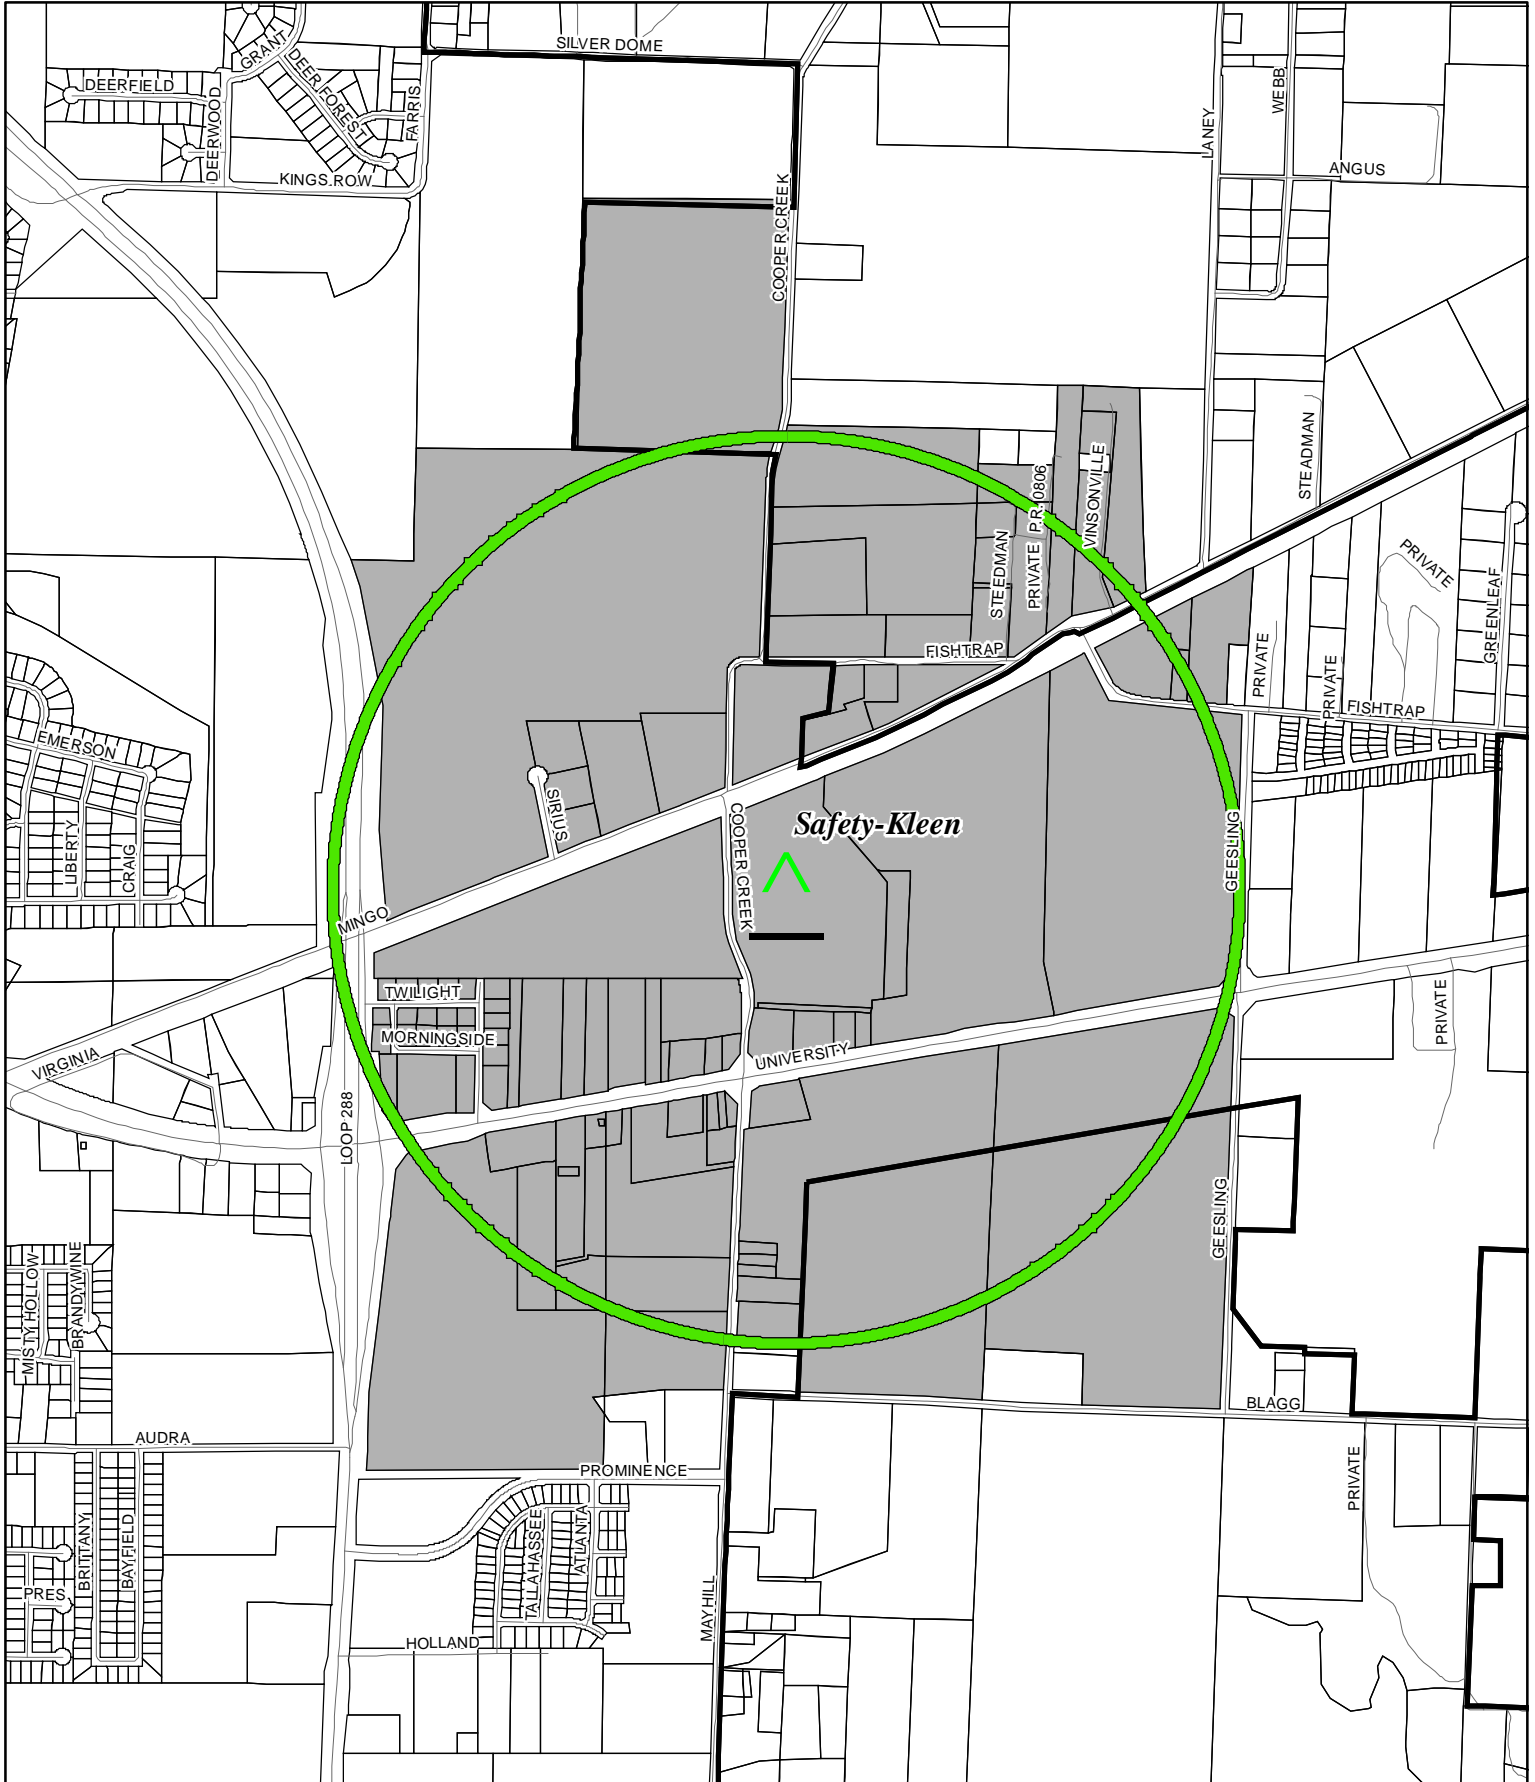

# City of Denton

## Safety-Kleen Location and Parcels within 1/2 Mile Radius

-  0.5 Mile Radius
-  City Limits
-  Parcels within 0.5 Mile Radius

This map is a graphic representation prepared by the City of Denton GIS Department and is intended for use only as a reference. Data depicted here is not guaranteed for accuracy and may be subject to revision at any time without notification. A Registered Surveyor for the State of Texas was not consulted. For Survel level accuracy, supervision and certification of the produced data by a Registered Professional Land Surveyor for the State of Texas would have to be performed.